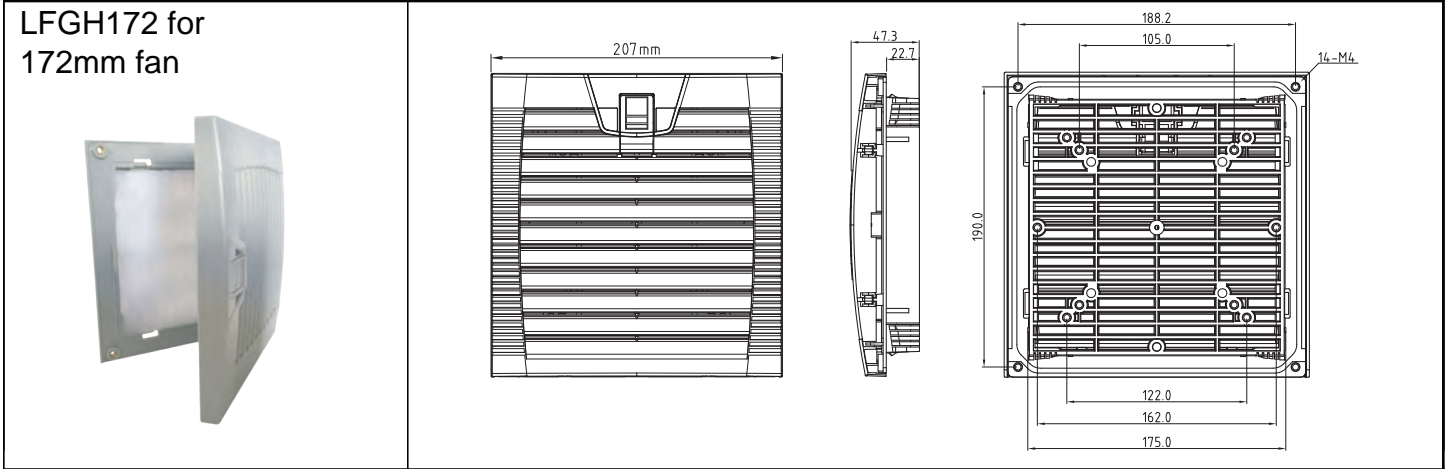

# Louvered Fan Guards (hinged type)

Easy Access to Media

<b>Part Number</b>	LFGH172
<b>Frame Description</b>	ABS Resin - flame resistant UL94V-0, with UV protection. Vents with screens at 45-degree angle. Includes high foam sealing edge - protection grade IP44-IP54. Snap-fit or screw mount.
<b>Filter Mesh Material</b>	Nylon Fiber - Synthetic Resin, filters to 8 microns.
<b>Color</b>	Gray is standard. Black is available upon request. Minimums may apply.
<b>Matching Series</b>	OA109, OA125, OA162, OA172, OA4715, OA5920, OD1225, OD1232, OD1238, OD172
<b>Hardware</b>	1 bag - 4 ea. M4x8, washer, lock washer 1 bag - 4 ea. M4x12, nut, star washer

Filter Media 5-Packs	
Part Number	Description
LFG172BF/PK	For LFGH172

**PANEL CUTOUT**