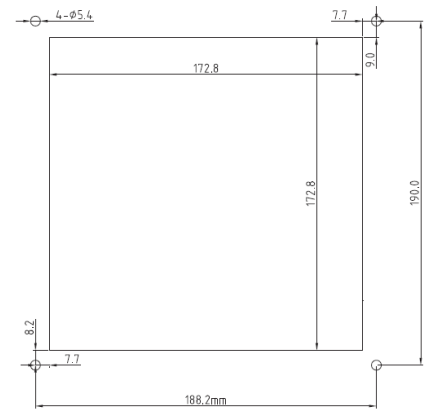

# Louvered Fan Guards (hinged type)

Easy Access to Media

<b>Part Number</b>	LFGH172
<b>Frame Description</b>	ABS Resin - flame resistant UL94V-0, with UV protection. Vents with screens at 45-degree angle. Includes high foam sealing edge - protection grade IP44-IP54. Snap-fit or screw mount.
<b>Filter Mesh Material</b>	Nylon Fiber - Synthetic Resin, filters to 8 microns.
<b>Color</b>	Gray is standard. Black is available upon request. Minimums may apply.
<b>Matching Series</b>	OA109, OA125, OA162, OA172, OA4715, OA5920, OD1225, OD1232, OD1238, OD172
<b>Hardware</b>	1 bag - 4 ea. M4x8, washer, lock washer 1 bag - 4 ea. M4x12, nut, star washer

Filter Media 5-Packs	
Part Number	Description
LFG172BF/PK	For LFGH172

**PANEL CUTOUT**